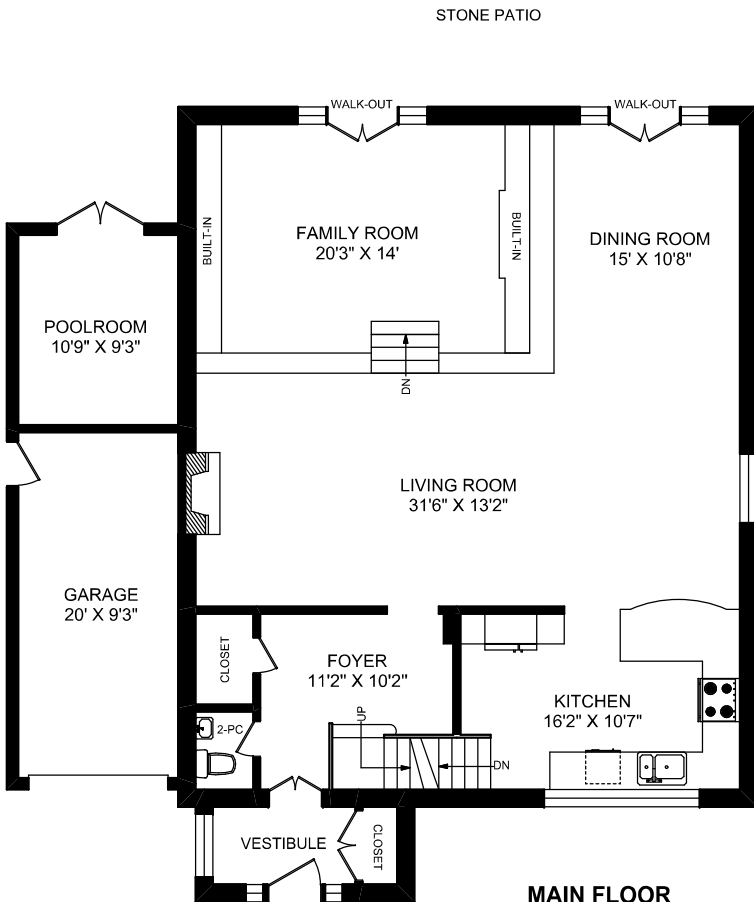

3 NOEL AVENUE

MAIN FLOOR
1426 SQUARE FEET