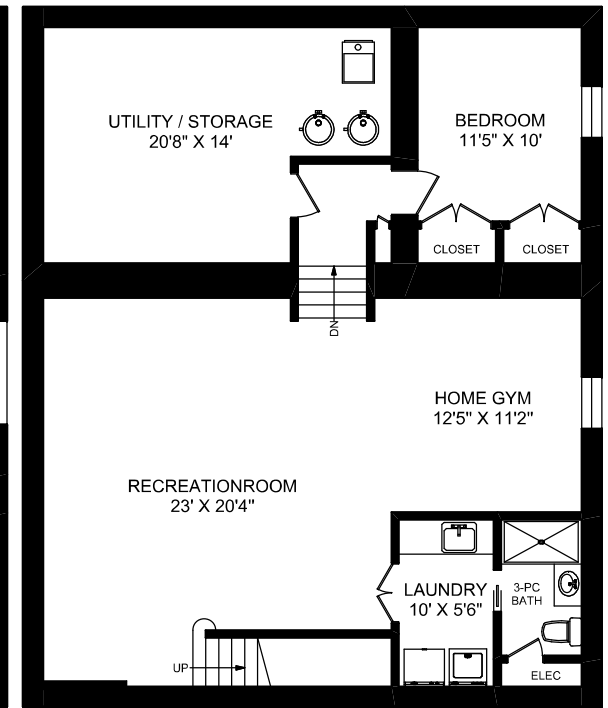

LOWER LEVEL
1357 SQUARE FEET

truPlan

416 573 2096