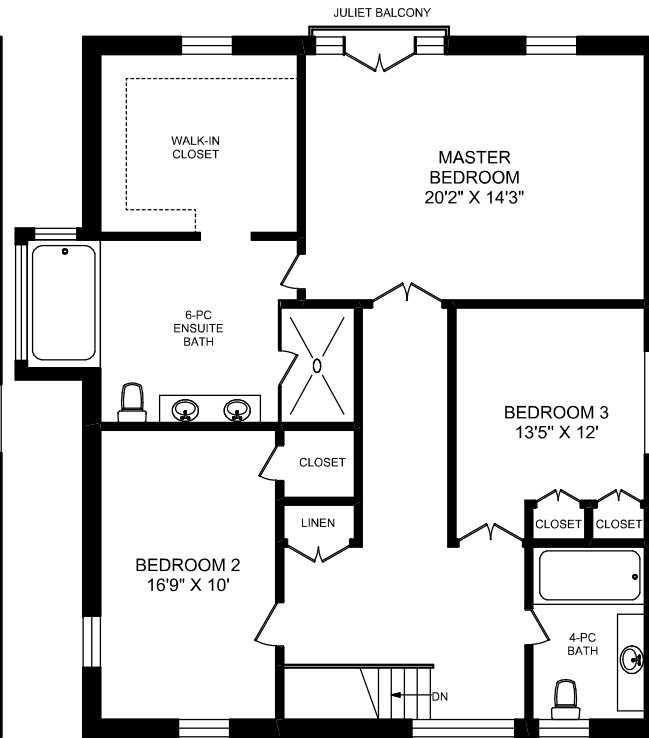

SECOND FLOOR
1392 SQUARE FEET